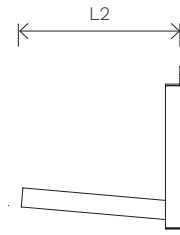

RECOMMENDED LUMINAIRES

KORDA

Design: Michel Tortel

RANGE

DIMENSIONS

SINGLE BRACKETS

DOUBLE BRACKETS

WALL/REAR BRACKETS