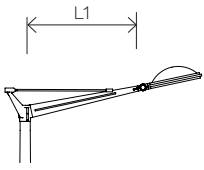

ÉQUINOXE

Design: Jean-Michel Wilmotte

RANGE

DIMENSIONS

SINGLE BRACKETS

DOUBLE BRACKETS

WALL/REAR BRACKETS

L1	1330mm 52.5"	L2	1280mm 61"
	1830mm 72"	Pole Ø	110mm 4.5"
	2940mm 104.5"		