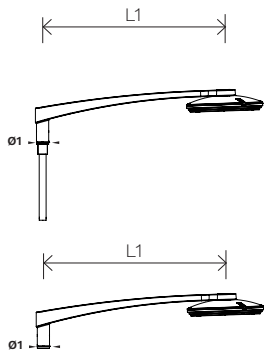

DIMENSIONS

SINGLE BRACKETS