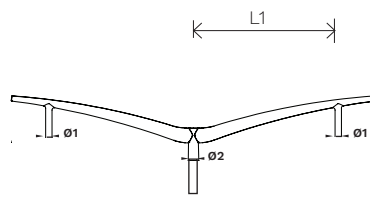

BOREAL BRACKET

Design: Laurent Fachard

RANGE

6m / 20'

4m / 13'

DIMENSIONS

SINGLE BRACKET

DOUBLE BRACKET