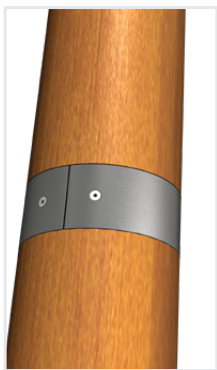

AESTHETIC DETAILS

NEMUS
Optional collar