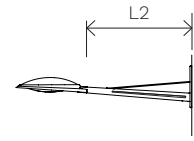

BOREAL BRACKET

Design: Laurent Fachard

RANGE

6m / 20'

4m / 13'

DIMENSIONS

SINGLE BRACKET

DOUBLE BRACKET

CONDOR

Design: Elizabeth de Portzamparc

RANGE

DIMENSIONS

SINGLE BRACKETS

DOUBLE BRACKETS

WALL BRACKET

L1	1150mm 45"	Ø1	60mm 2.5"
	1650mm 65"		89mm 3.5"
L2	1150mm 45"		