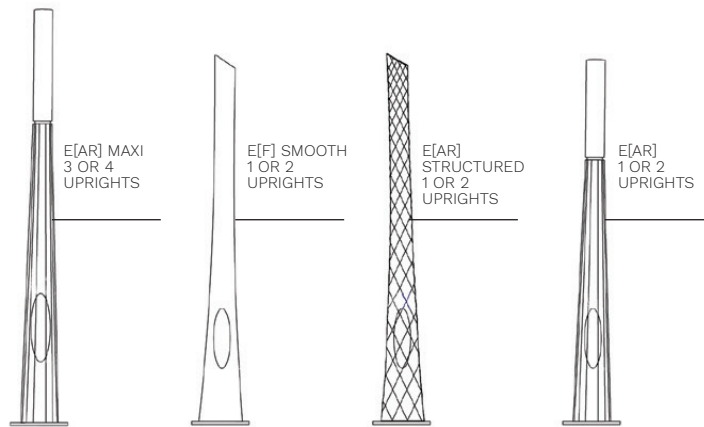

The DESCOBERTAS wooden columns contribute to creating a pleasant atmosphere by combining wood and metal. They are available in circular or square variants with lengths ranging from 4m to 8m.

The woods used in our columns are FSC and PEFC certified. For more detailed technical information and the availability of custom variants, please contact your local sales representative.

RECOMMENDED LUMINAIRES

DIMENSIONS

	A	4m	6m	8m
	B	1200mm	1500mm	1500mm
Circular	Ø	140mm	140mm	194mm
Square	◻	120mm	120mm	140mm

COLOUR/WOOD RANGE

THYLIA

DESCRIPTION

The uniquely designed THYLIA pole, combined with one of our luminaires (such as TECEO S), has been a Schröder exclusive for many years. The range is perfect for lighting roads, pedestrian areas or squares. The standard offering consists of a base part available in 4 different design materials, combined with straight or curved arms. One, two, three or four poles can be mounted on a base. A faceted steel base and a steel wall bracket are available.

VARIANTS

	Upright height: 1600mm (HF 4200)		Upright height: 3600mm (HF 6200)			Upright height: 5500mm (HF8100)		
	straight	1 curved	straight	1 curved	2 curved	straight	1 curved	2 curved
THYLIA standard steel E[AR] 1 or 2 uprights	X	X	X	X	X	X	X	X
THYLIA maxi steel E[AR] 3 or 4 uprights	-	X	-	X	X	-	X	X
THYLIA smooth cast iron E[F] 1 or 2 uprights	X	X	X	X	X	X	X	X
THYLIA smooth cast iron E[FS] 1 or 2 uprights	X	X	X	X	X	X	X	X

FLEXIA

DESCRIPTION

Created in collaboration with VALMONT Structures, the range of FLEXIA poles complements the FLEXIA luminaires, offering complete lighting ensembles, fully consistent for your applications. Particular care has been taken in the design of this range to ensure the most homogeneous associations possible between the pole, the SOFIA bracket (if applicable) and the FLEXIA luminaire.