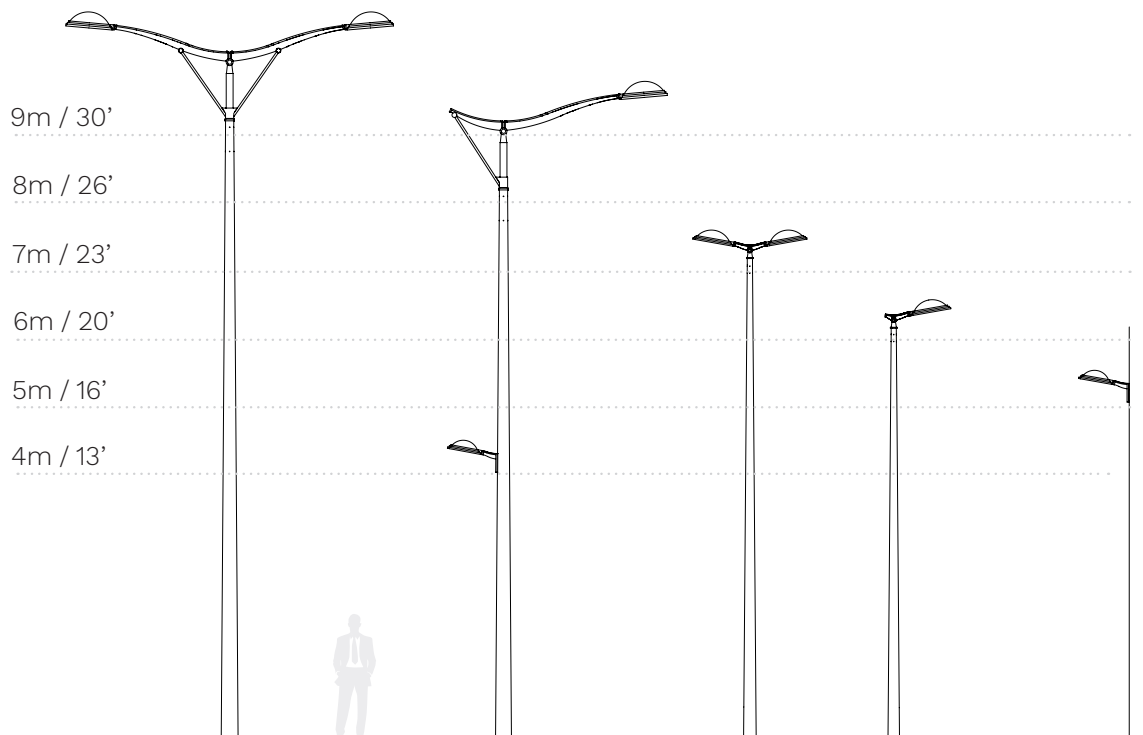

The NUN'ÁLVARES columns are composed of rectangular profiles with a longitudinal opening at the top of the pole. The large models - with rear bracket - are suitable both for lighting both large avenues and pavements. Available with two bracket sizes, they offer the flexibility to project light onto the road from various distances.

(*) Other dimensions available on request

FUNCTIONAL POLES

DESCRIPTION

With a range of poles combined with a large portfolio of luminaires and brackets, Schröder offers complete light points for your application. The standard pole offering consists of 5 different shapes, with heights ranging from 3 to 14m, made of aluminium or galvanised steel, and always adapted to your local market requirements. The poles can be ordered from Schröder or via one of our local partners. For more detailed technical information and the availability of custom variants, please contact your local sales representative.

LUCEA

Design: Michel Tortel

RANGE

10m / 32'

9m / 29'

4m / 13'

DIMENSIONS

SINGLE BRACKETS

LUTECIA

Design: Jean-Michel Wilmotte

RANGE

DIMENSIONS

SINGLE BRACKET

DOUBLE BRACKET

WALL/REAR BRACKETS

L1	1700mm 67"	Ø1	120mm 4.5"
L2	245mm 9.7"		
L3	240mm 9.5"	Ø2	100mm 4"