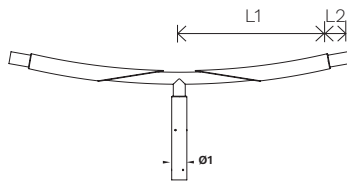

ITO

RANGE

DIMENSIONS

SINGLE BRACKETS

DOUBLE BRACKETS

WALL/REAR BRACKETS

L1	750mm 30"	L4	150mm 6"
	1250mm 49"	L5	300mm 12"
L2	100mm 4"	Ø1	76mm 3"
L3	750mm 30"		

RECOMMENDED LUMINAIRES