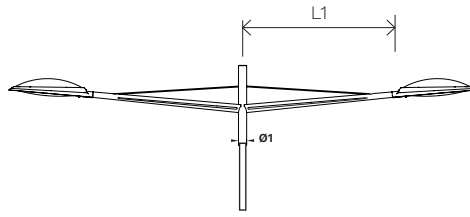

BOREAL BRACKET

Design: Laurent Fachard

RANGE

6m / 20'

4m / 13'

DIMENSIONS

SINGLE BRACKET

DOUBLE BRACKET

CONDOR

Design: Elizabeth de Portzamparc

RANGE

DIMENSIONS

SINGLE BRACKETS

DOUBLE BRACKETS

WALL BRACKET

L1	1150mm 45"	Ø1	60mm 2.5"
	1650mm 65"		89mm 3.5"
L2	1150mm 45"		