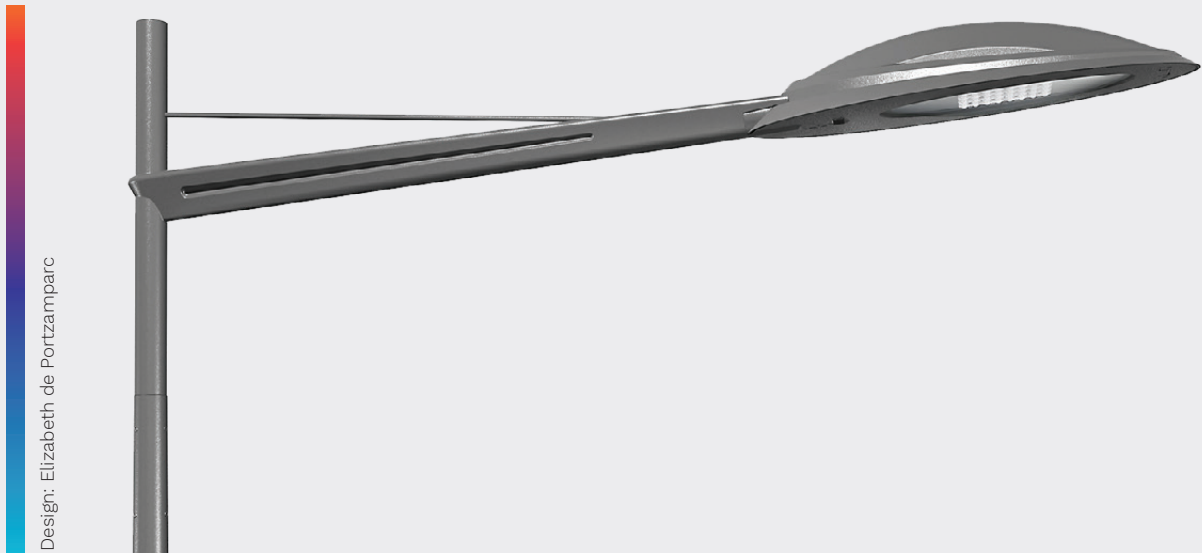

CONDOR

Design: Elizabeth de Portzamparc