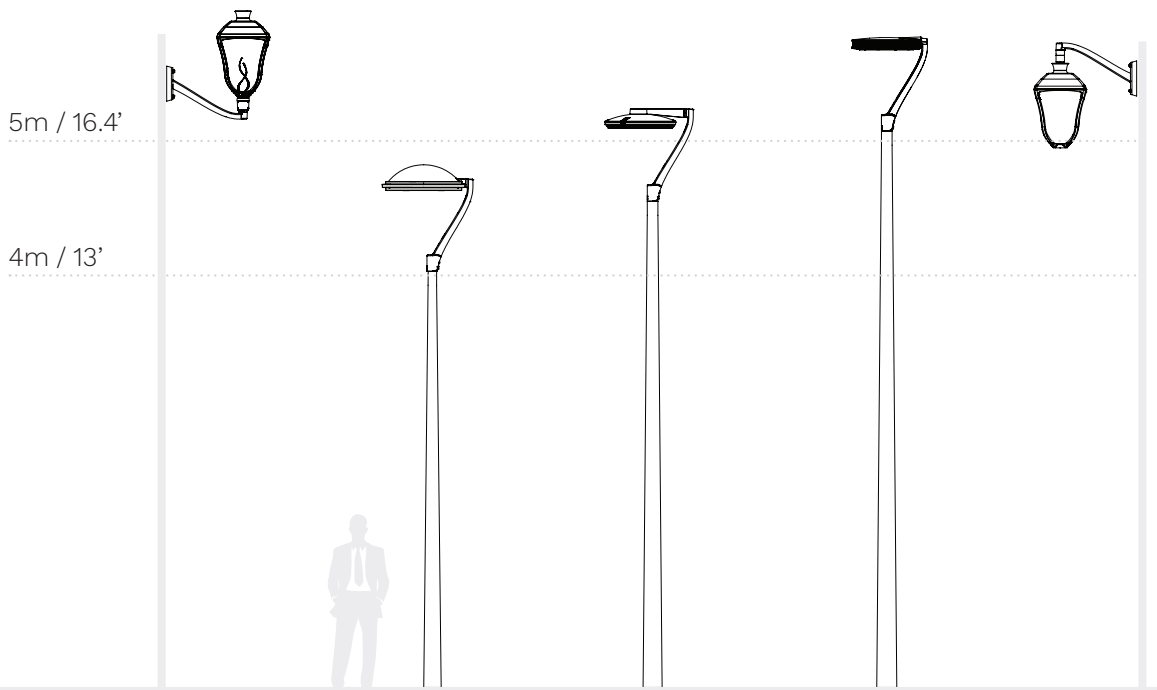

POST-TOP
WITH CITEA
NG2

POST-TOP
WITH FLEXIA

WALL BRACKET FOR
SUSPENDED LUMINAIRE

WALL BRACKET FOR
POST-TOP LUMINAIRE

RANGE