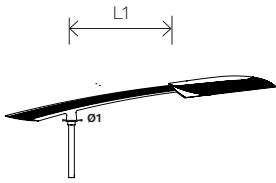

YOHO

Design: Michel Tortel

RANGE

8m / 26'

6m / 20'

4.5m / 13'

DIMENSIONS

SINGLE BRACKETS