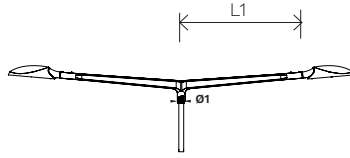

MILLA

RANGE

8m / 26'

4.5m / 14.8'

DIMENSIONS

SINGLE BRACKET

DOUBLE BRACKET

WALL/REAR BRACKETS