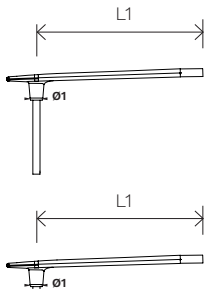

KEMA

RANGE

10m / 33'

8m / 26'

6m / 20'

DIMENSIONS

SINGLE BRACKETS

DOUBLE BRACKETS