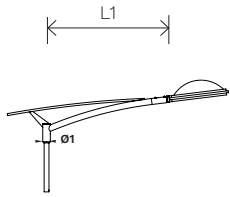

VECTOR

RANGE

DIMENSIONS

SINGLE BRACKET

DOUBLE BRACKET

WALL/REAR BRACKETS

L1	1200mm 47"	Ø1	76mm 3"
L2	775mm 30.5"		
	1225mm 48"		

RECOMMENDED LUMINAIRES