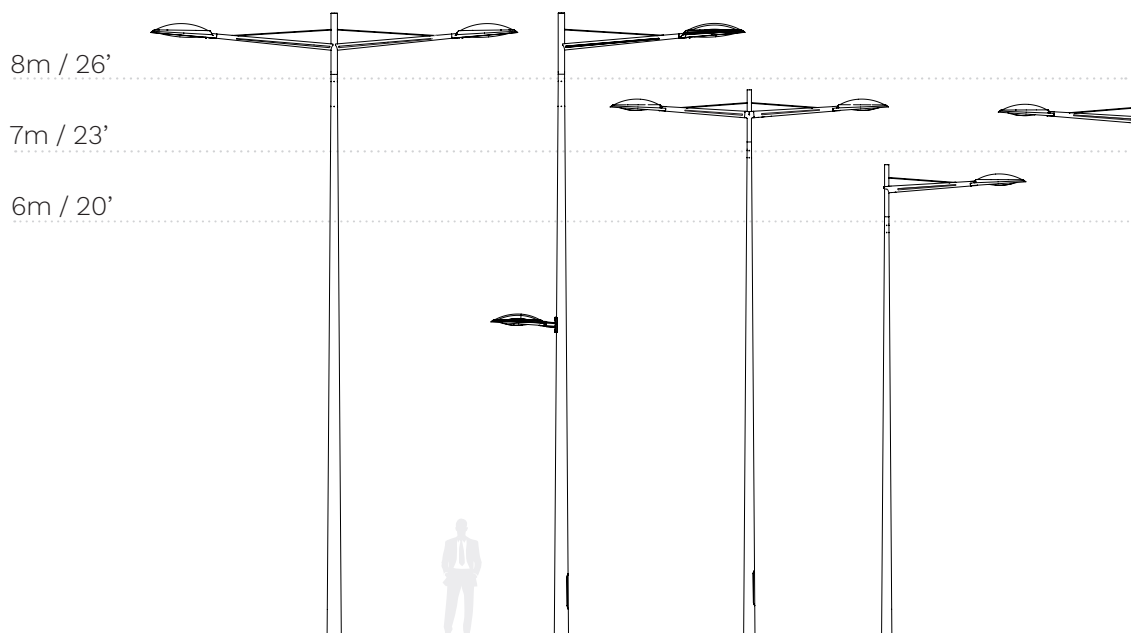

CONDOR

Design: Elizabeth de Portzamparc

RANGE