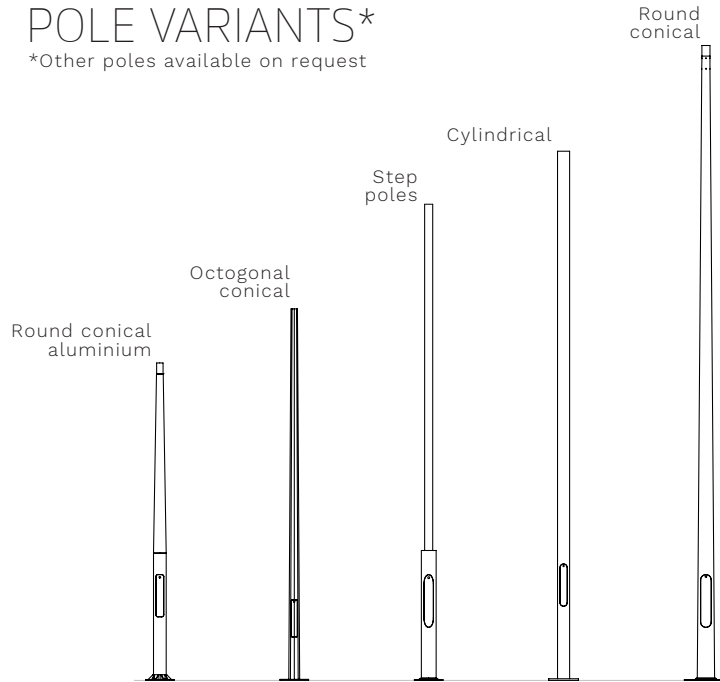

FUNCTIONAL POLES

DESCRIPTION

With a range of poles combined with a large portfolio of luminaires and brackets, Schröder offers complete light points for your application. The standard pole offering consists of 5 different shapes, with heights ranging from 3 to 14m, made of aluminium or galvanised steel, and always adapted to your local market requirements. The poles can be ordered from Schröder or via one of our local partners. For more detailed technical information and the availability of custom variants, please contact your local sales representative.

POLE VARIANTS*

*Other poles available on request

Available with a base plate or for ground-recessed mounting.