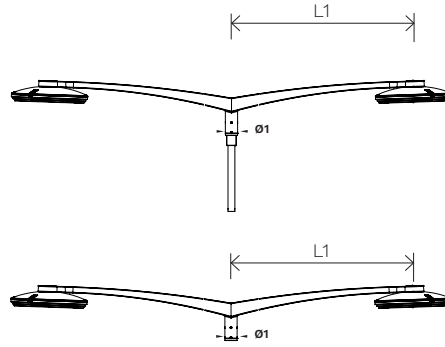

DOUBLE BRACKETS