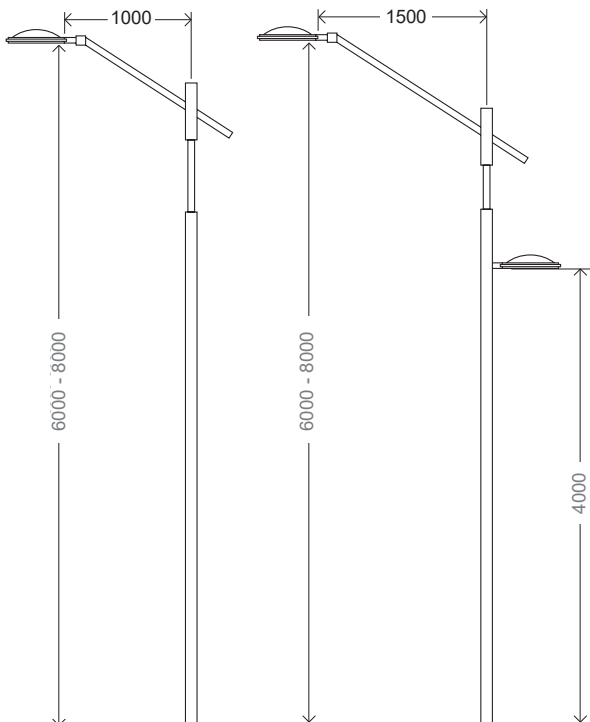

VARIANTS

DIMENSIONS

	3.5m	4m	5m
STYLAGE	X	X	X

Available with a base plate or for ground-recessed mounting.

DESCRIPTION

The PERLA's sober and pure line plays an important aesthetic role both by day and at night. Specifically designed for this elegant luminaire, a galvanised steel column is available in various heights, with or without a rear bracket for pavement lighting.

RECOMMENDED LUMINAIRES

DIMENSIONS

LARGE MODELS

Pole with
bracket 1000

Pole with bracket
1500 + rear bracket
for sidewalk

SMALL MODELS

Pole for single
mounting

Pole for double
mounting

(*) Other dimensions available on request

FUNCTIONAL POLES

DESCRIPTION

With a range of poles combined with a large portfolio of luminaires and brackets, Schröder offers complete light points for your application. The standard pole offering consists of 5 different shapes, with heights ranging from 3 to 14m, made of aluminium or galvanised steel, and always adapted to your local market requirements. The poles can be ordered from Schröder or via one of our local partners. For more detailed technical information and the availability of custom variants, please contact your local sales representative.