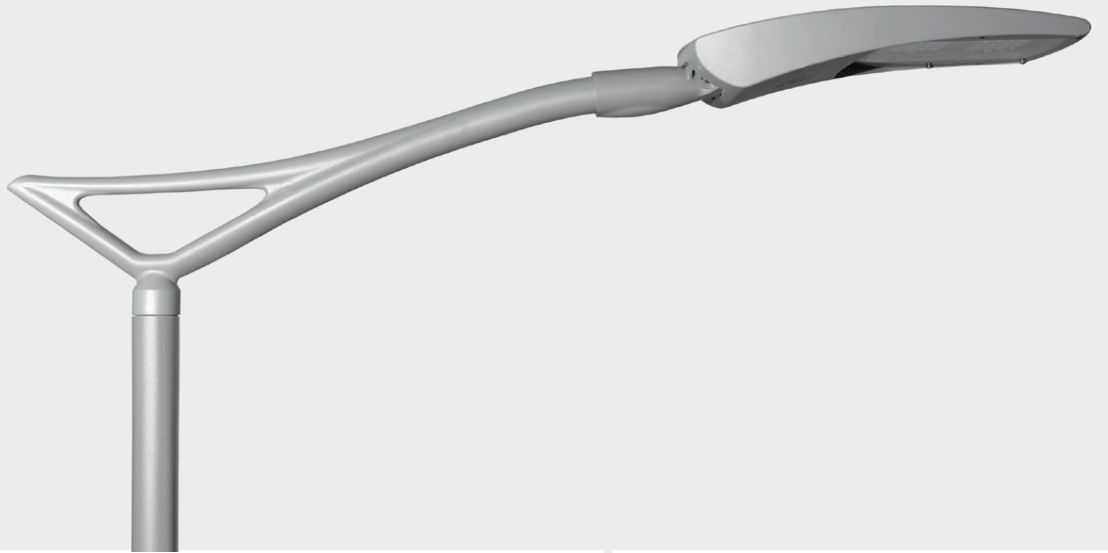

ELO

Design: Michel Tortel