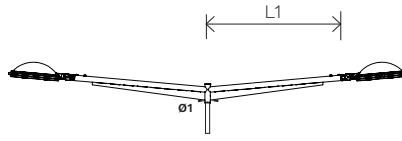

STADIO

RANGE

DIMENSIONS

SINGLE BRACKETS

DOUBLE BRACKETS

WALL/REAR BRACKETS

L1	500mm 20"	Ø1	60mm 2.4"
	1000mm 40"		
	1500mm 60"		

RECOMMENDED LUMINAIRES