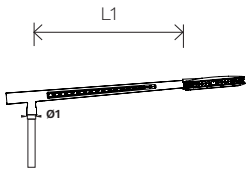

TRESSA

Design: Michel Tortel

RANGE

9m / 30'

8m / 26'

4m / 13'

DIMENSIONS

SINGLE BRACKET