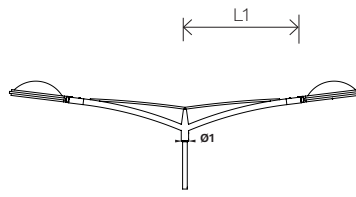

VECTOR

RANGE

DIMENSIONS

SINGLE BRACKET

DOUBLE BRACKET

WALL/REAR BRACKETS

L1	1200mm 47"	Ø1	76mm 3"
L2	775mm 30.5"		
	1225mm 48"		

RECOMMENDED LUMINAIRES