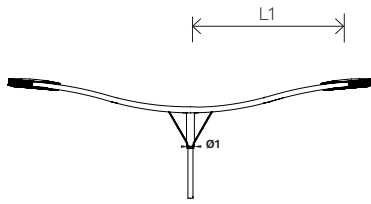

DOUBLE BRACKETS