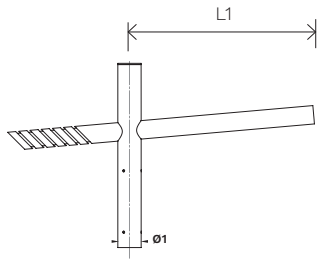

RECOMMENDED LUMINAIRES

KORDA

Design: Michel Tortel

RANGE

DIMENSIONS

SINGLE BRACKETS

DOUBLE BRACKETS

WALL/REAR BRACKETS