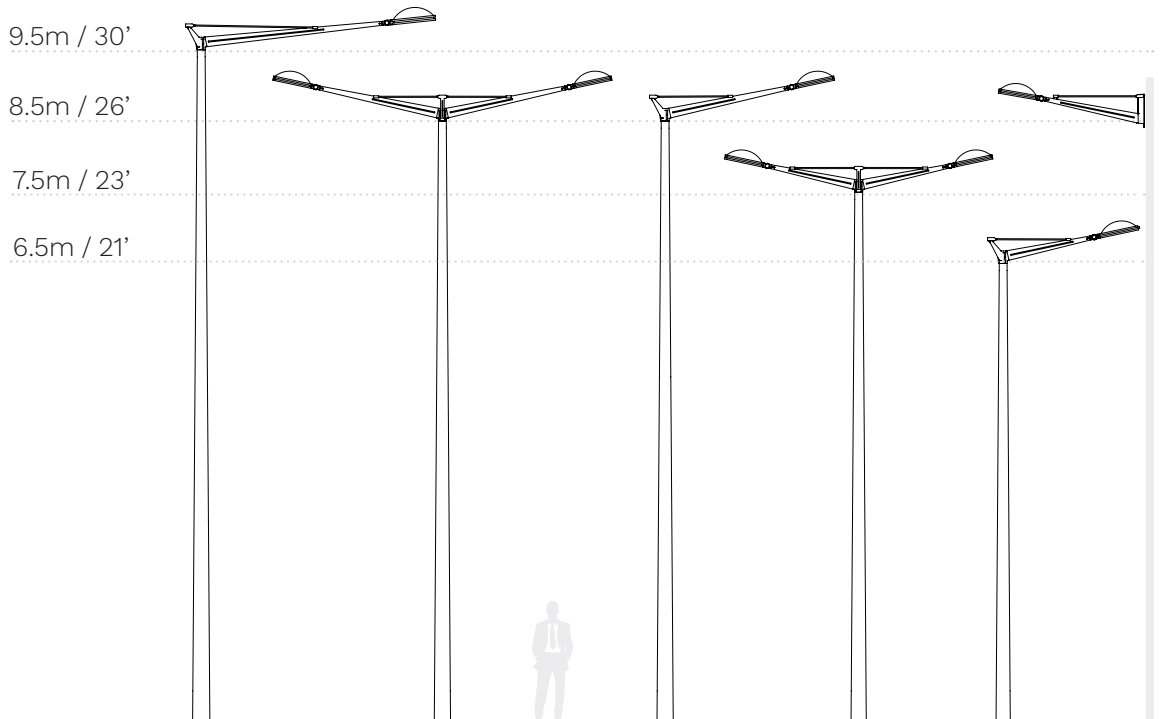

VARIANTS

DIMENSIONS

	3.5m	4m	5m
STYLAGE	X	X	X

Available with a base plate or for ground-recessed mounting.

DESCRIPTION

The PERLA's sober and pure line plays an important aesthetic role both by day and at night. Specifically designed for this elegant luminaire, a galvanised steel column is available in various heights, with or without a rear bracket for pavement lighting.

The NUN'ÁLVARES columns are composed of rectangular profiles with a longitudinal opening at the top of the pole. The large models - with rear bracket - are suitable both for lighting both large avenues and pavements. Available with two bracket sizes, they offer the flexibility to project light onto the road from various distances.

(*) Other dimensions available on request

FUNCTIONAL POLES

DESCRIPTION

With a range of poles combined with a large portfolio of luminaires and brackets, Schröder offers complete light points for your application. The standard pole offering consists of 5 different shapes, with heights ranging from 3 to 14m, made of aluminium or galvanised steel, and always adapted to your local market requirements. The poles can be ordered from Schröder or via one of our local partners. For more detailed technical information and the availability of custom variants, please contact your local sales representative.

ÉQUINOXE

Design: Jean-Michel Wilmotte

RANGE

DIMENSIONS

SINGLE BRACKETS

DOUBLE BRACKETS

WALL/REAR BRACKETS

L1	1330mm 52.5"	L2	1280mm 61"
	1830mm 72"	Pole Ø	110mm 4.5"
	2940mm 104.5"		