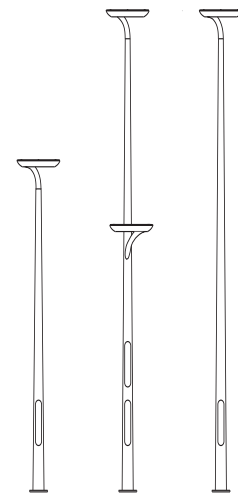

ASSOCIATED LUMINAIRES

FLEXIA TOP

FLEXIA BRASO

FLEXIA FG

FLEXIA POEME

FLEXIA QUERCUS

	Height	Spigot on top
Conical steel	4 - 6 - 8m	Ø60/Ø76
Conical aluminium	4 - 6 - 8m	Ø60/Ø76
Conical corten sealed steel	4 - 6 - 8m	Ø60/Ø76
Conical wood NEMUS	4 - 6 - 8m	Ø60/Ø76
Conical wood MIVAT	4 - 6 - 8m	Ø60/Ø76
Square round wood KLAXE	4 - 6 - 8m	Ø60/Ø76

Conical wood
MIVAT

Square round
wood KLAXE

STYLAGE

DESCRIPTION

The STYLAGE luminaire is offered with a modern column in thermo-formed aluminium (60mm spigot) or a bracket for suspended or post-top mounting. Its aesthetic coherence and elegance characterise this ensemble.

VARIANTS

DIMENSIONS

	3.5m	4m	5m
STYLAGE	X	X	X

Available with a base plate or for ground-recessed mounting.

DESCRIPTION

The PERLA's sober and pure line plays an important aesthetic role both by day and at night. Specifically designed for this elegant luminaire, a galvanised steel column is available in various heights, with or without a rear bracket for pavement lighting.

VARIANTS

DIMENSIONS

	3.5m	4m	4.5m	5m	6m
1 PERLA luminaire (1 door)	X	X	X	X	X
2 PERLA luminaires (2 doors)	-	-	X	X	X

Available with a base plate or for ground-recessed mounting.

PERLA

NUN'ÁLVARES

DESCRIPTION