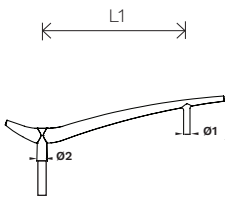

BOREAL BRACKET

Design: Laurent Fachard

RANGE

6m / 20'

4m / 13'

DIMENSIONS

SINGLE BRACKET

DOUBLE BRACKET