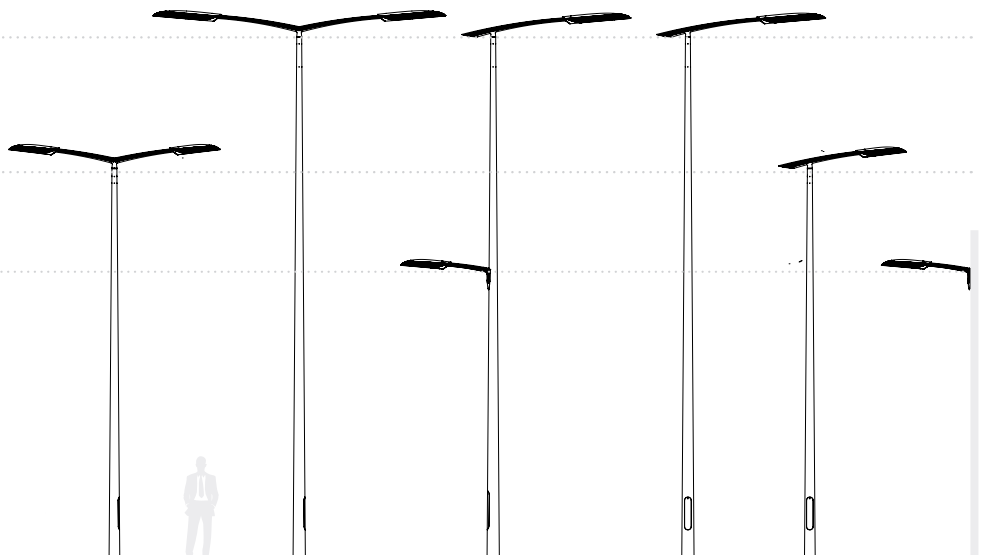

YOHO

Design: Michel Tortel

RANGE

8m / 26'

6m / 20'

4.5m / 13'

DIMENSIONS

SINGLE BRACKETS