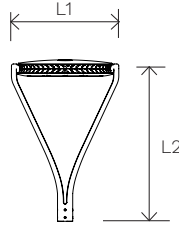

(*) Other dimensions available on request

FUNCTIONAL POLES

DESCRIPTION

With a range of poles combined with a large portfolio of luminaires and brackets, Schröder offers complete light points for your application. The standard pole offering consists of 5 different shapes, with heights ranging from 3 to 14m, made of aluminium or galvanised steel, and always adapted to your local market requirements. The poles can be ordered from Schröder or via one of our local partners. For more detailed technical information and the availability of custom variants, please contact your local sales representative.

LYRE YOA

Design: Michel Tortel

RANGE

4m / 13'

3m / 10'

DIMENSIONS

WITH EMBELLISHMENT

WITHOUT EMBELLISHMENT