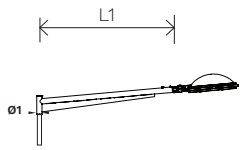

STADIO

RANGE

DIMENSIONS

SINGLE BRACKETS

DOUBLE BRACKETS

WALL/REAR BRACKETS

L1	500mm 20"	Ø1	60mm 2.4"
	1000mm 40"		
	1500mm 60"		

RECOMMENDED LUMINAIRES