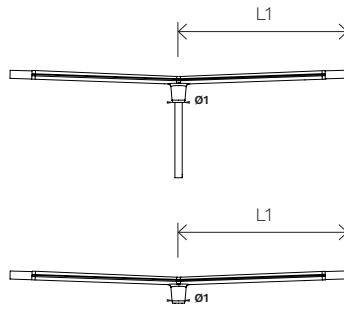

KEMA

RANGE

10m / 33'

8m / 26'

6m / 20'

DIMENSIONS

SINGLE BRACKETS

DOUBLE BRACKETS