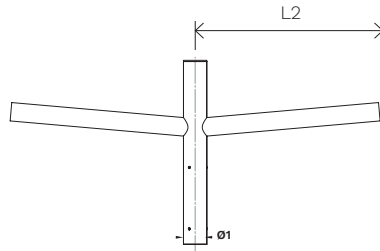

RECOMMENDED LUMINAIRES

KORDA

Design: Michel Tortel

RANGE

DIMENSIONS

SINGLE BRACKETS

DOUBLE BRACKETS

WALL/REAR BRACKETS