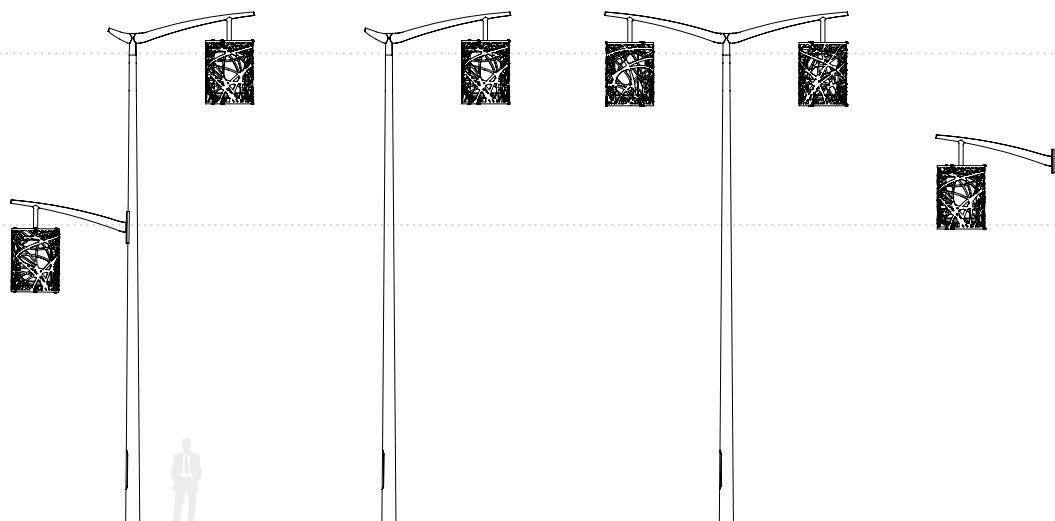

VARIANTS

DIMENSIONS

	3.5m	4m	5m
STYLAGE	X	X	X

Available with a base plate or for ground-recessed mounting.

DESCRIPTION

The PERLA's sober and pure line plays an important aesthetic role both by day and at night. Specifically designed for this elegant luminaire, a galvanised steel column is available in various heights, with or without a rear bracket for pavement lighting.

(*) Other dimensions available on request

FUNCTIONAL POLES

DESCRIPTION

With a range of poles combined with a large portfolio of luminaires and brackets, Schröder offers complete light points for your application. The standard pole offering consists of 5 different shapes, with heights ranging from 3 to 14m, made of aluminium or galvanised steel, and always adapted to your local market requirements. The poles can be ordered from Schröder or via one of our local partners. For more detailed technical information and the availability of custom variants, please contact your local sales representative.

BOREAL BRACKET

Design: Laurent Fachard

RANGE

6m / 20'

4m / 13'

DIMENSIONS

SINGLE BRACKET

DOUBLE BRACKET

WALL BRACKET

L1 1200mm | 47"

Ø1 Suspended 1" female

Ø2 89mm | 3.5"

RECOMMENDED LUMINAIRES

GENERAL INFORMATION

Material	Aluminium
Finishing	Polyester powder coating
Colour	AKZO 900 grey sanded Any other RAL or AKZO colour
Seaside coating	Available on request
Cable puller	Included as an option
Luminaire mounting compatibility	Suspended 1" gas male