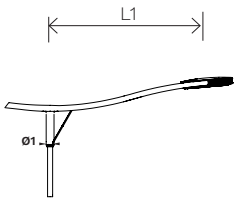

LUCEA

Design: Michel Tortel

RANGE

10m / 32'

9m / 29'

4m / 13'

DIMENSIONS

SINGLE BRACKETS