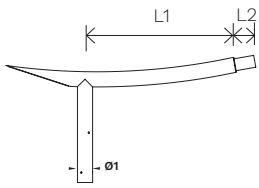

ITO

RANGE

DIMENSIONS

SINGLE BRACKETS

DOUBLE BRACKETS

WALL/REAR BRACKETS

L1	750mm 30"	L4	150mm 6"
	1250mm 49"	L5	300mm 12"
L2	100mm 4"	Ø1	76mm 3"
L3	750mm 30"		

RECOMMENDED LUMINAIRES