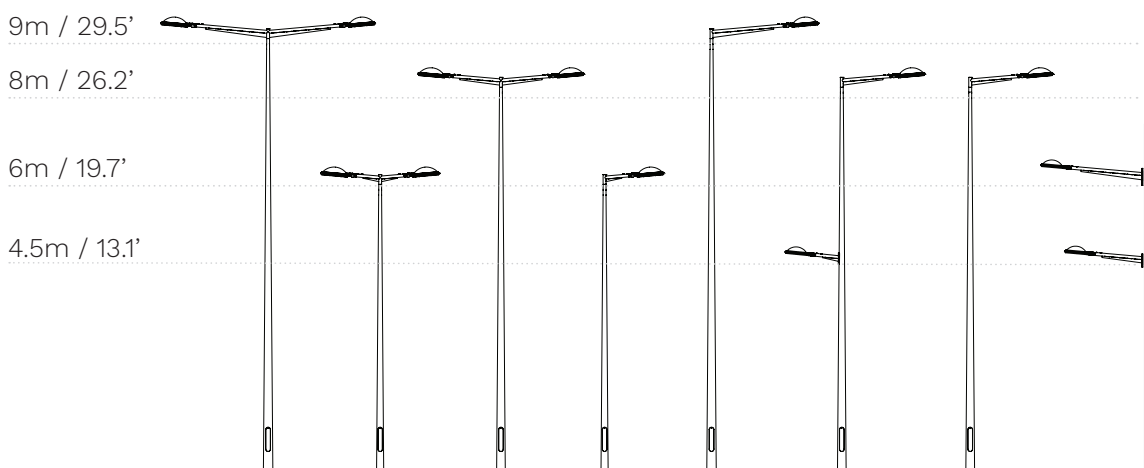

SAINT REMY

RANGE

7m / 23'

6m / 19,7'

3.5m / 9'8"

DIMENSIONS

SINGLE BRACKETS

DOUBLE BRACKETS

STADIO

RANGE

DIMENSIONS

SINGLE BRACKETS

DOUBLE BRACKETS

WALL/REAR BRACKETS

L1	500mm 20"	Ø1	60mm 2.4"
	1000mm 40"		
	1500mm 60"		

RECOMMENDED LUMINAIRES