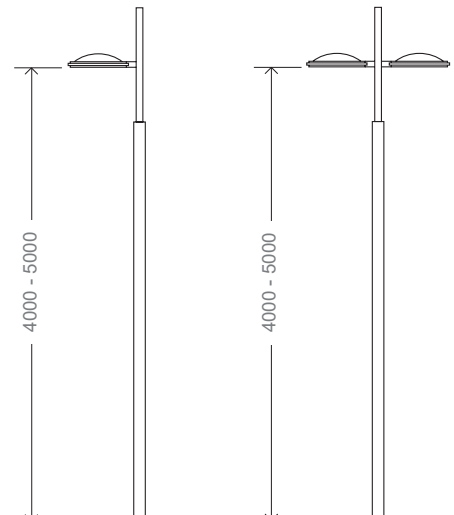

VARIANTS

DIMENSIONS

	3.5m	4m	5m
STYLAGE	X	X	X

Available with a base plate or for ground-recessed mounting.

DESCRIPTION

The PERLA's sober and pure line plays an important aesthetic role both by day and at night. Specifically designed for this elegant luminaire, a galvanised steel column is available in various heights, with or without a rear bracket for pavement lighting.

RECOMMENDED LUMINAIRES

DIMENSIONS

LARGE MODELS

Pole with
bracket 1000

Pole with bracket
1500 + rear bracket
for sidewalk

SMALL MODELS

Pole for single
mounting

Pole for double
mounting

(*) Other dimensions available on request

FUNCTIONAL POLES

DESCRIPTION

With a range of poles combined with a large portfolio of luminaires and brackets, Schröder offers complete light points for your application. The standard pole offering consists of 5 different shapes, with heights ranging from 3 to 14m, made of aluminium or galvanised steel, and always adapted to your local market requirements. The poles can be ordered from Schröder or via one of our local partners. For more detailed technical information and the availability of custom variants, please contact your local sales representative.