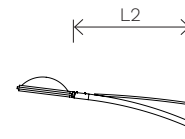

VECTOR

RANGE

DIMENSIONS

SINGLE BRACKET

DOUBLE BRACKET

WALL/REAR BRACKETS

L1	1200mm 47"	Ø1	76mm 3"
L2	775mm 30.5"		
	1225mm 48"		

RECOMMENDED LUMINAIRES