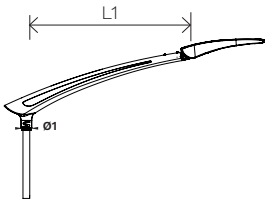

DIMENSIONS

SINGLE BRACKETS