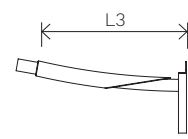

ITO

RANGE

DIMENSIONS

SINGLE BRACKETS

DOUBLE BRACKETS

WALL/REAR BRACKETS

L1	750mm 30"	L4	150mm 6"
	1250mm 49"	L5	300mm 12"
L2	100mm 4"	Ø1	76mm 3"
L3	750mm 30"		

RECOMMENDED LUMINAIRES