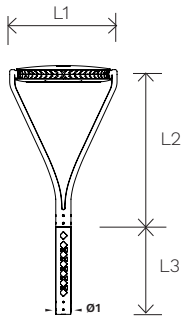

(*) Other dimensions available on request

FUNCTIONAL POLES

DESCRIPTION

With a range of poles combined with a large portfolio of luminaires and brackets, Schröder offers complete light points for your application. The standard pole offering consists of 5 different shapes, with heights ranging from 3 to 14m, made of aluminium or galvanised steel, and always adapted to your local market requirements. The poles can be ordered from Schröder or via one of our local partners. For more detailed technical information and the availability of custom variants, please contact your local sales representative.

LYRE YOA

Design: Michel Tortel

RANGE

4m / 13'

3m / 10'

DIMENSIONS

WITH EMBELLISHMENT

WITHOUT EMBELLISHMENT