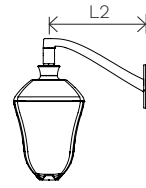

EVENS

RANGE

DIMENSIONS

POST-TOP FOR
SIDE-ENTRY
MOUNTING Ø60

POST-TOP
WITH CITEA
NG2

POST-TOP
WITH FLEXIA

WALL BRACKET FOR
SUSPENDED LUMINAIRE

WALL BRACKET FOR
POST-TOP LUMINAIRE