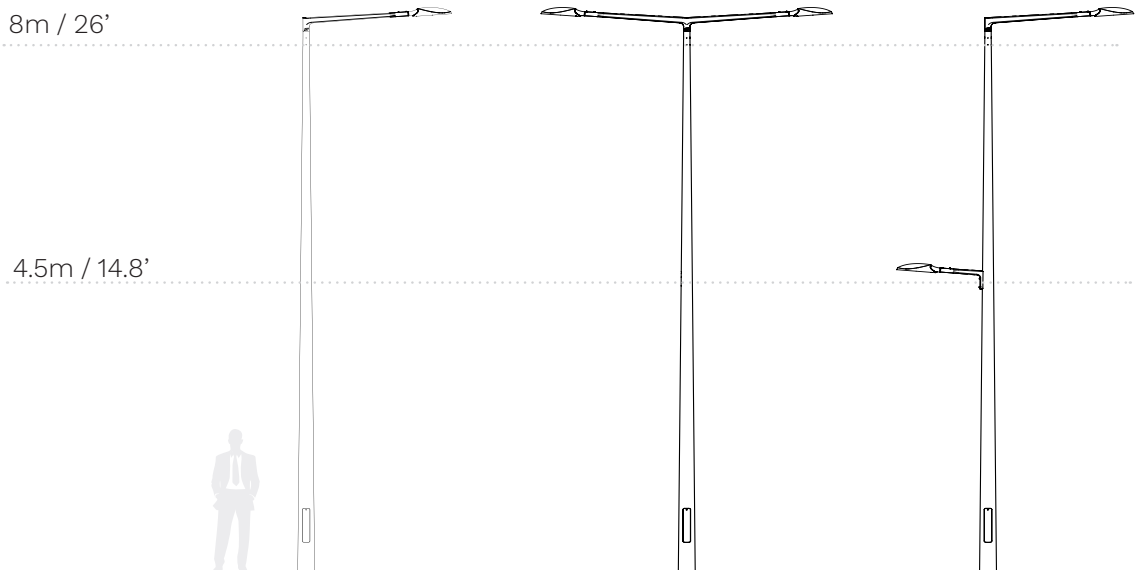

(*) Other dimensions available on request

FUNCTIONAL POLES

DESCRIPTION

With a range of poles combined with a large portfolio of luminaires and brackets, Schröder offers complete light points for your application. The standard pole offering consists of 5 different shapes, with heights ranging from 3 to 14m, made of aluminium or galvanised steel, and always adapted to your local market requirements. The poles can be ordered from Schröder or via one of our local partners. For more detailed technical information and the availability of custom variants, please contact your local sales representative.

LYRE YOA

Design: Michel Tortel

RANGE

4m / 13'

3m / 10'

DIMENSIONS

WITH EMBELLISHMENT

WITHOUT EMBELLISHMENT

L1	565mm 22"	L3	460mm 18"
L2	850mm 33.5"	Ø1	76mm 3"

RECOMMENDED LUMINAIRES

YOA

GENERAL INFORMATION

Material	Aluminium or galvanised steel (variants without embellishment)
Finishing	Polyester powder coating
Colour	AKZO 900 grey sanded Any other RAL or AKZO colour
Seaside coating	Available on request
Cable puller	Included as an option
Luminaire mounting compatibility	Stirrup fork prepared (YOA specific)

MILLA

RANGE

8m / 26'

4.5m / 14.8'

DIMENSIONS

SINGLE BRACKET

DOUBLE BRACKET

WALL/REAR BRACKETS