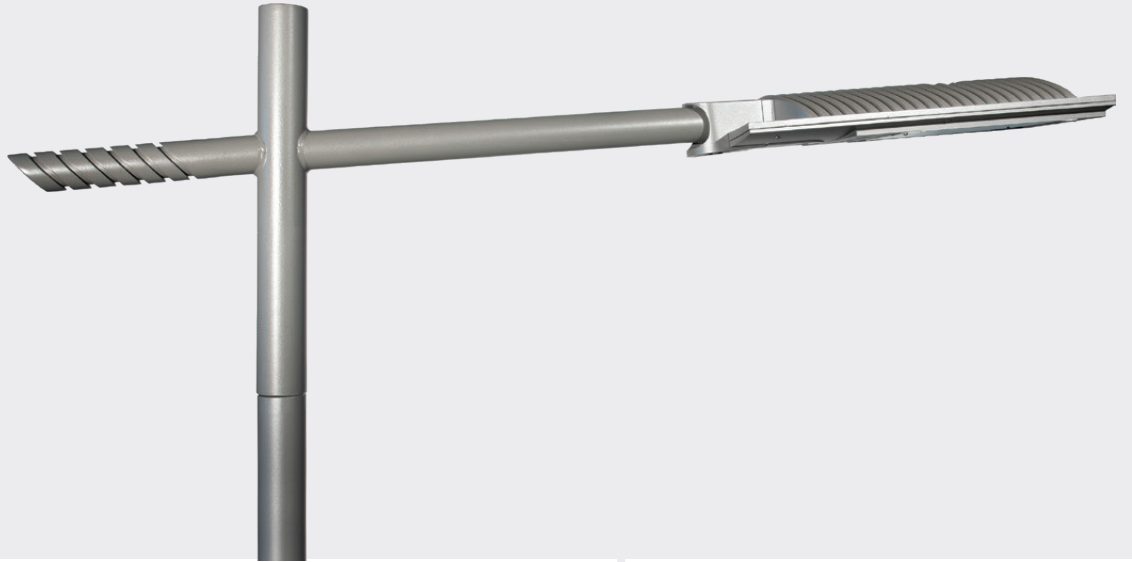

KORDA

Design: Michel Tortel