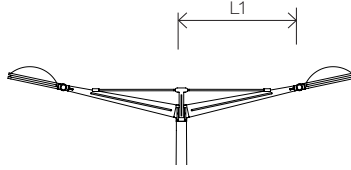

ÉQUINOXE

Design: Jean-Michel Wilmotte

RANGE

DIMENSIONS

SINGLE BRACKETS

DOUBLE BRACKETS

WALL/REAR BRACKETS

L1	1330mm 52.5"	L2	1280mm 61"
	1830mm 72"	Pole Ø	110mm 4.5"
	2940mm 104.5"		