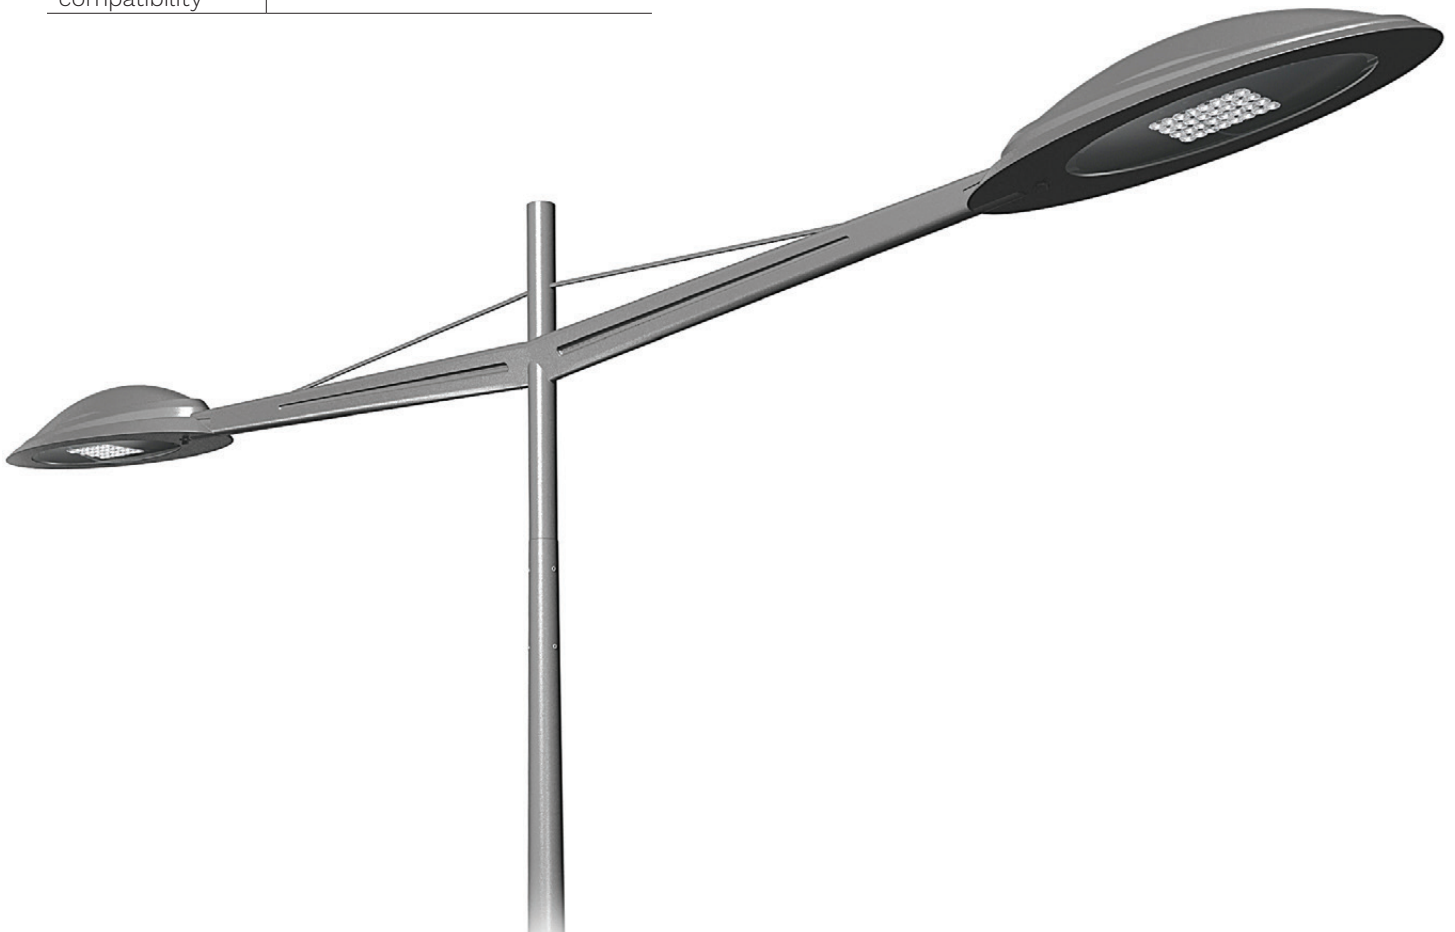

GENERAL INFORMATION

Material	Aluminium
Finishing	Polyester powder coating
Colour	AKZO 900 grey sanded Any other RAL or AKZO colour
Seaside coating	Available on request
Cable puller	Included as an option
Luminaire mounting compatibility	Specific for HESTIA