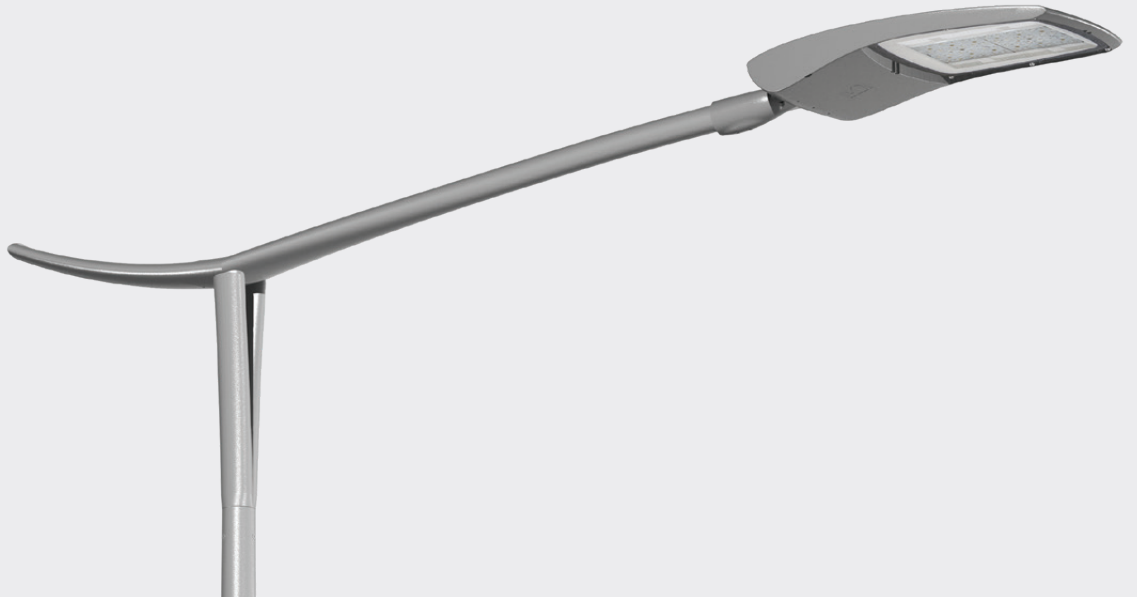

ANDO

Design: Michel Tortel