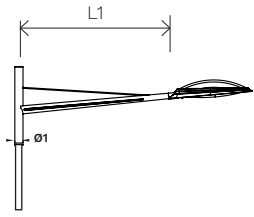

BOREAL BRACKET

Design: Laurent Fachard

RANGE

6m / 20'

4m / 13'

DIMENSIONS

SINGLE BRACKET

DOUBLE BRACKET

CONDOR

Design: Elizabeth de Portzamparc

RANGE

DIMENSIONS

SINGLE BRACKETS

DOUBLE BRACKETS

WALL BRACKET

L1	1150mm 45"	Ø1	60mm 2.5"
	1650mm 65"		89mm 3.5"
L2	1150mm 45"		