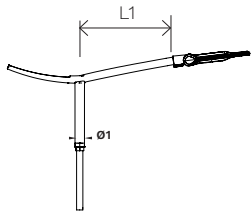

(*) Other dimensions available on request

FUNCTIONAL POLES

DESCRIPTION

With a range of poles combined with a large portfolio of luminaires and brackets, Schröder offers complete light points for your application. The standard pole offering consists of 5 different shapes, with heights ranging from 3 to 14m, made of aluminium or galvanised steel, and always adapted to your local market requirements. The poles can be ordered from Schröder or via one of our local partners. For more detailed technical information and the availability of custom variants, please contact your local sales representative.

POLE VARIANTS*

*Other poles available on request

Available with a base plate or for ground-recessed mounting.

Height (m)	Round conical (top diameter in mm)				Cylindrical			Step poles		Octogonal conical (top diameter in mm)	Round conical aluminium (top diameter in mm)
	Ø60	Ø76	Ø89	Ø106	Ø89	Ø102	Ø114	Ø 140 / Ø89	Ø 140 / Ø60	Ø60	Ø60
3	X	-	-	-	X	-	-	X	X	X	X
3.5	X	X	-	-	X	-	-	X	X	X	X
4	X	X	-	-	X	X	X	X	X	X	X
4.5	X	X	-	-	X	X	X	X	X	X	X
5	X	X	-	-	X	X	X	X	X	X	X
5.5	X	-	-	-	-	X	X	X	X	X	-
6	X	X	X	-	-	X	X	-	-	X	X
7	X	X	X	X	-	-	-	-	-	X	X
8	X	X	X	X	-	-	-	-	-	X	X
9	X	X	X	X	-	-	-	-	-	X	X
10	X	X	X	X	-	-	-	-	-	X	X
12	X	X	X	X	-	-	-	-	-	X	X
14	-	-	X	X	-	-	-	-	-	-	-

The combination of these poles with post-top brackets or luminaires should be mechanically checked according to local standards.

ANDO

Design: Michel Tortel

RANGE

DIMENSIONS

SINGLE BRACKETS

DOUBLE BRACKETS

WALL/REAR BRACKETS

BOREAL BRACKET

Design: Laurent Fachard

RANGE

6m / 20'

4m / 13'

DIMENSIONS

SINGLE BRACKET

DOUBLE BRACKET