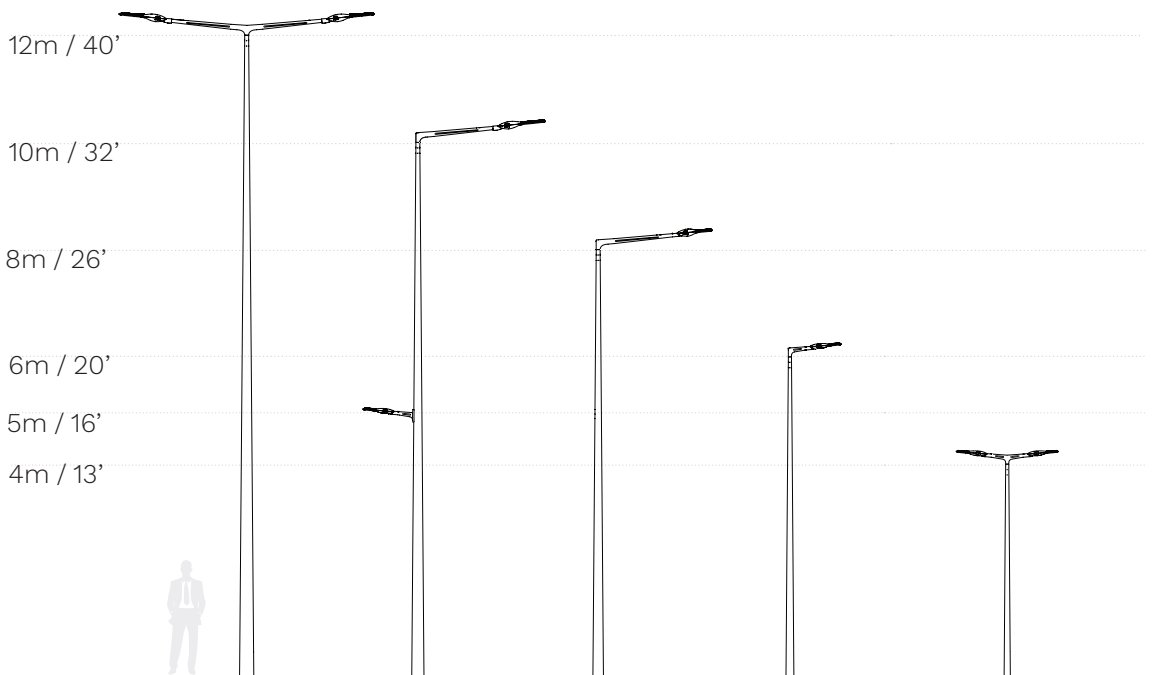

VARIANTS

DIMENSIONS

	3.5m	4m	5m
STYLAGE	X	X	X

Available with a base plate or for ground-recessed mounting.

DESCRIPTION

The PERLA's sober and pure line plays an important aesthetic role both by day and at night. Specifically designed for this elegant luminaire, a galvanised steel column is available in various heights, with or without a rear bracket for pavement lighting.

DIO

RANGE

DIMENSIONS

SINGLE BRACKETS

DOUBLE BRACKETS

WALL/REAR BRACKETS

L1	415mm 16"	Ø1	60mm 2.5"
	1500mm 59"		76mm 3"
L2	415mm 16.5"		

RECOMMENDED LUMINAIRES