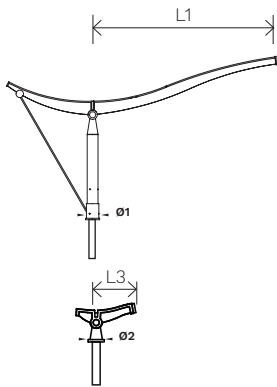

LUTECIA

Design: Jean-Michel Wilmotte

RANGE

DIMENSIONS

SINGLE BRACKET

DOUBLE BRACKET

WALL/REAR BRACKETS

L1	1700mm 67"	Ø1	120mm 4.5"
L2	245mm 9.7"		
L3	240mm 9.5"	Ø2	100mm 4"