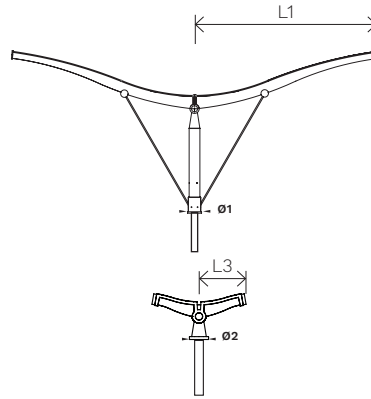

LUCEA

Design: Michel Tortel

RANGE

10m / 32'

9m / 29'

4m / 13'

DIMENSIONS

SINGLE BRACKETS

LUTECIA

Design: Jean-Michel Wilmotte

RANGE

DIMENSIONS

SINGLE BRACKET

DOUBLE BRACKET

WALL/REAR BRACKETS

L1	1700mm 67"	Ø1	120mm 4.5"
L2	245mm 9.7"		
L3	240mm 9.5"	Ø2	100mm 4"

LYRE YOA

Design: Michel Tortel

RANGE

4m / 13'

3m / 10'

DIMENSIONS

WITH EMBELLISHMENT

WITHOUT EMBELLISHMENT