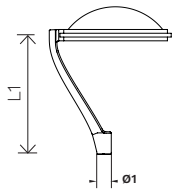

ÉQUINOXE

Design: Jean-Michel Wilmotte

RANGE

DIMENSIONS

SINGLE BRACKETS

DOUBLE BRACKETS

WALL/REAR BRACKETS

L1	1330mm 52.5"	L2	1280mm 61"
	1830mm 72"	Pole Ø	110mm 4.5"
	2940mm 104.5"		

EVENS

RANGE

DIMENSIONS

POST-TOP FOR
SIDE-ENTRY
MOUNTING Ø60

POST-TOP
WITH CITEA
NG2

POST-TOP
WITH FLEXIA

WALL BRACKET FOR
SUSPENDED LUMINAIRE

WALL BRACKET FOR
POST-TOP LUMINAIRE