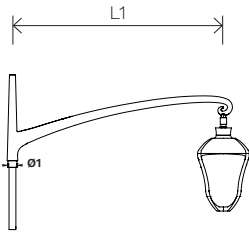

DIMENSIONS

SINGLE BRACKETS