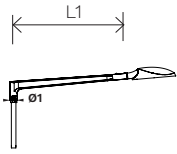

MILLA

RANGE

8m / 26'

4.5m / 14.8'

DIMENSIONS

SINGLE BRACKET

DOUBLE BRACKET

WALL/REAR BRACKETS