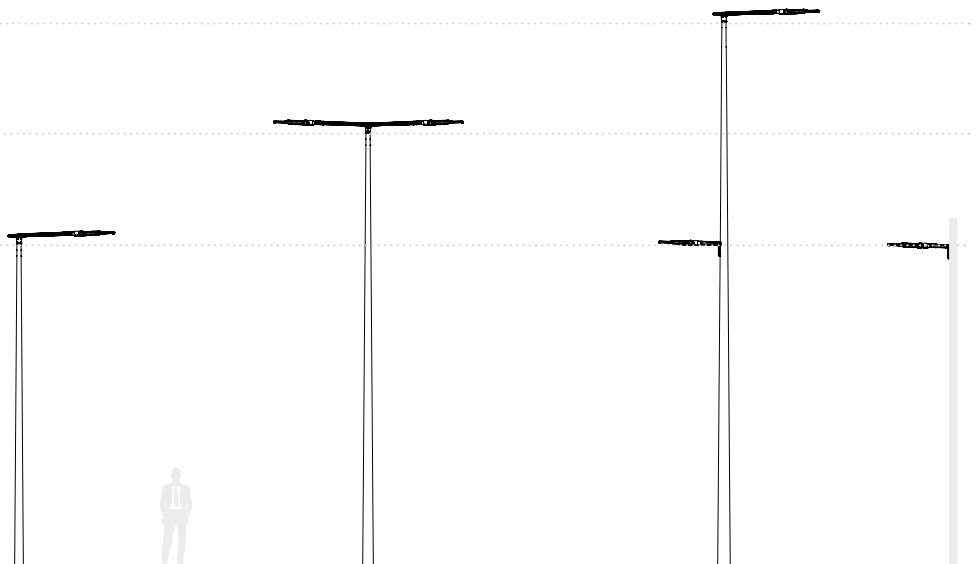

VARIANTS

DIMENSIONS

	3.5m	4m	5m
STYLAGE	X	X	X

Available with a base plate or for ground-recessed mounting.

DESCRIPTION

The PERLA's sober and pure line plays an important aesthetic role both by day and at night. Specifically designed for this elegant luminaire, a galvanised steel column is available in various heights, with or without a rear bracket for pavement lighting.

The NUN'ÁLVARES columns are composed of rectangular profiles with a longitudinal opening at the top of the pole. The large models - with rear bracket - are suitable both for lighting both large avenues and pavements. Available with two bracket sizes, they offer the flexibility to project light onto the road from various distances.

(*) Other dimensions available on request

FUNCTIONAL POLES

DESCRIPTION

With a range of poles combined with a large portfolio of luminaires and brackets, Schröder offers complete light points for your application. The standard pole offering consists of 5 different shapes, with heights ranging from 3 to 14m, made of aluminium or galvanised steel, and always adapted to your local market requirements. The poles can be ordered from Schröder or via one of our local partners. For more detailed technical information and the availability of custom variants, please contact your local sales representative.

KEMA

RANGE

10m / 33'

8m / 26'

6m / 20'

DIMENSIONS

SINGLE BRACKETS

DOUBLE BRACKETS