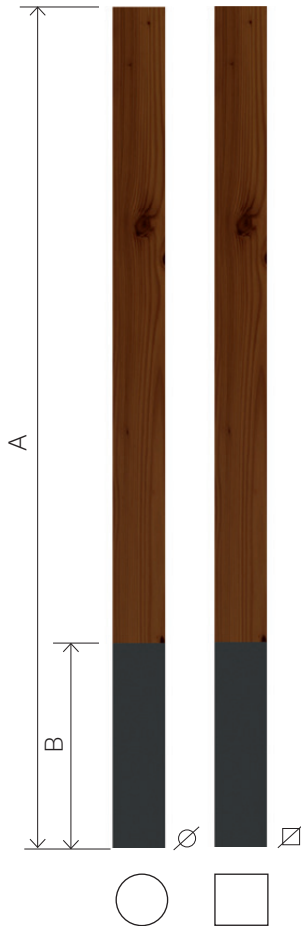

SAINT REMY

STADIO

STYLAGE

TRESSA

VECTOR

YOHO

DESCOBERTAS

DESCRIPTION

The DESCOBERTAS wooden columns contribute to creating a pleasant atmosphere by combining wood and metal. They are available in circular or square variants with lengths ranging from 4m to 8m.

The woods used in our columns are FSC and PEFC certified. For more detailed technical information and the availability of custom variants, please contact your local sales representative.

RECOMMENDED LUMINAIRES

DIMENSIONS

	A	4m	6m	8m
	B	1200mm	1500mm	1500mm
Circular	Ø	140mm	140mm	194mm
Square	◻	120mm	120mm	140mm

COLOUR/WOOD RANGE

THYLIA

DESCRIPTION

The uniquely designed THYLIA pole, combined with one of our luminaires (such as TECEO S), has been a Schröder exclusive for many years. The range is perfect for lighting roads, pedestrian areas or squares. The standard offering consists of a base part available in 4 different design materials, combined with straight or curved arms. One, two, three or four poles can be mounted on a base. A faceted steel base and a steel wall bracket are available.