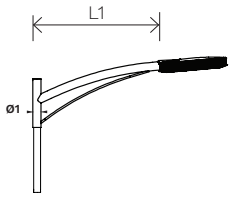

SAINT REMY

RANGE

7m / 23'

6m / 19,7'

3.5m / 9'8"

DIMENSIONS

SINGLE BRACKETS

DOUBLE BRACKETS