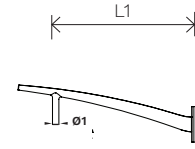

WALL BRACKET