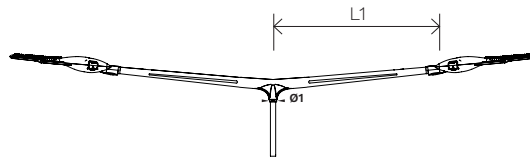

DIO

RANGE

DIMENSIONS

SINGLE BRACKETS

DOUBLE BRACKETS

WALL/REAR BRACKETS

L1	415mm 16"	Ø1	60mm 2.5"
	1500mm 59"		76mm 3"
L2	415mm 16.5"		

RECOMMENDED LUMINAIRES