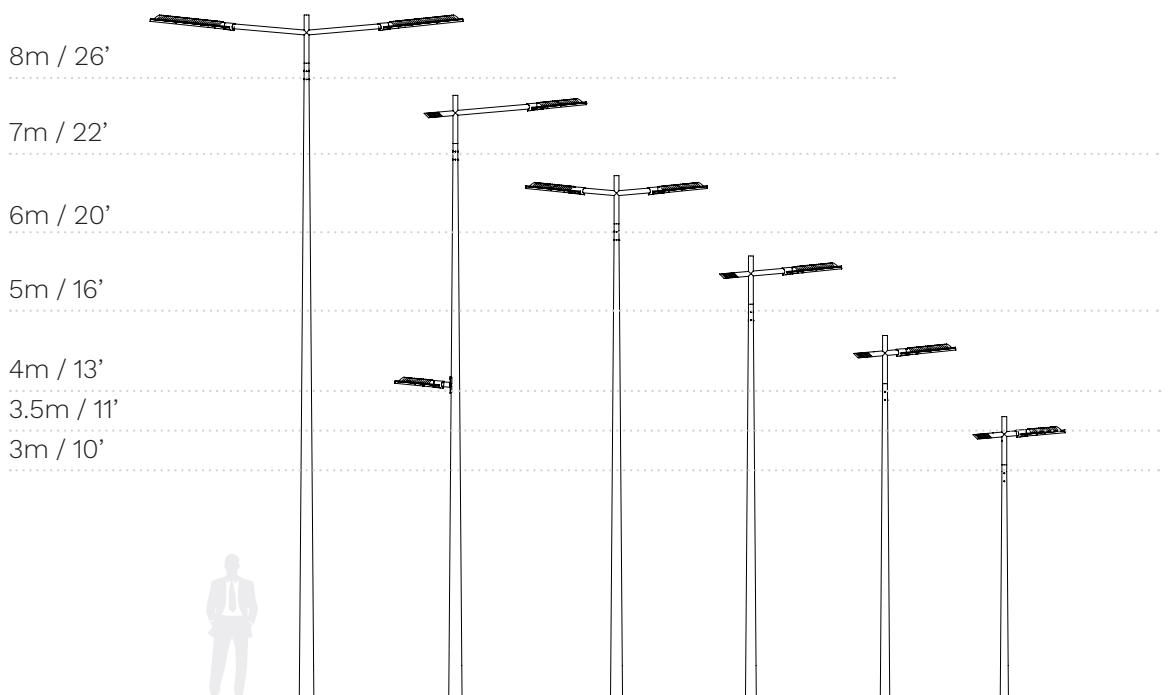

VARIANTS

DIMENSIONS

	3.5m	4m	5m
STYLAGE	X	X	X

Available with a base plate or for ground-recessed mounting.

DESCRIPTION

The PERLA's sober and pure line plays an important aesthetic role both by day and at night. Specifically designed for this elegant luminaire, a galvanised steel column is available in various heights, with or without a rear bracket for pavement lighting.

The NUN'ÁLVARES columns are composed of rectangular profiles with a longitudinal opening at the top of the pole. The large models - with rear bracket - are suitable both for lighting both large avenues and pavements. Available with two bracket sizes, they offer the flexibility to project light onto the road from various distances.

RECOMMENDED LUMINAIRES

KORDA

Design: Michel Tortel

RANGE

DIMENSIONS

SINGLE BRACKETS

DOUBLE BRACKETS

WALL/REAR BRACKETS

LUCEA

Design: Michel Tortel

RANGE

10m / 32'

9m / 29'

4m / 13'

DIMENSIONS

SINGLE BRACKETS