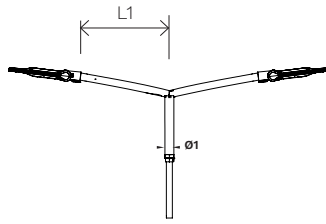

(*) Other dimensions available on request

FUNCTIONAL POLES

DESCRIPTION

With a range of poles combined with a large portfolio of luminaires and brackets, Schröder offers complete light points for your application. The standard pole offering consists of 5 different shapes, with heights ranging from 3 to 14m, made of aluminium or galvanised steel, and always adapted to your local market requirements. The poles can be ordered from Schröder or via one of our local partners. For more detailed technical information and the availability of custom variants, please contact your local sales representative.

POLE VARIANTS*

*Other poles available on request

Available with a base plate or for ground-recessed mounting.

Height (m)	Round conical (top diameter in mm)				Cylindrical			Step poles		Octogonal conical (top diameter in mm)	Round conical aluminium (top diameter in mm)
	Ø60	Ø76	Ø89	Ø106	Ø89	Ø102	Ø114	Ø 140 / Ø89	Ø 140 / Ø60	Ø60	Ø60
3	X	-	-	-	X	-	-	X	X	X	X
3.5	X	X	-	-	X	-	-	X	X	X	X
4	X	X	-	-	X	X	X	X	X	X	X
4.5	X	X	-	-	X	X	X	X	X	X	X
5	X	X	-	-	X	X	X	X	X	X	X
5.5	X	-	-	-	-	X	X	X	X	X	-
6	X	X	X	-	-	X	X	-	-	X	X
7	X	X	X	X	-	-	-	-	-	X	X
8	X	X	X	X	-	-	-	-	-	X	X
9	X	X	X	X	-	-	-	-	-	X	X
10	X	X	X	X	-	-	-	-	-	X	X
12	X	X	X	X	-	-	-	-	-	X	X
14	-	-	X	X	-	-	-	-	-	-	-

The combination of these poles with post-top brackets or luminaires should be mechanically checked according to local standards.

ANDO

Design: Michel Tortel

RANGE

DIMENSIONS

SINGLE BRACKETS

DOUBLE BRACKETS

WALL/REAR BRACKETS

BOREAL BRACKET

Design: Laurent Fachard

RANGE

6m / 20'

4m / 13'

DIMENSIONS

SINGLE BRACKET

DOUBLE BRACKET