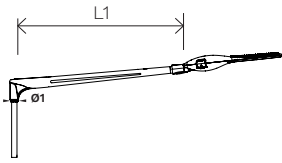

BOREAL BRACKET

Design: Laurent Fachard

RANGE

6m / 20'

4m / 13'

DIMENSIONS

SINGLE BRACKET

DOUBLE BRACKET

DIO

RANGE

DIMENSIONS

SINGLE BRACKETS

DOUBLE BRACKETS

WALL/REAR BRACKETS

L1	415mm 16"	Ø1	60mm 2.5"
	1500mm 59"		76mm 3"
L2	415mm 16.5"		

RECOMMENDED LUMINAIRES

ELAYA

Design: Michel Tortel

RANGE

10m / 32'

8m / 26'

6m / 20'

4m / 13'

DIMENSIONS