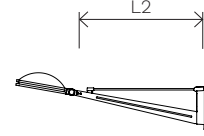

ÉQUINOXE

Design: Jean-Michel Wilmotte

RANGE

DIMENSIONS

SINGLE BRACKETS

DOUBLE BRACKETS

WALL/REAR BRACKETS

L1	1330mm 52.5"	L2	1280mm 61"
	1830mm 72"	Pole Ø	110mm 4.5"
	2940mm 104.5"		