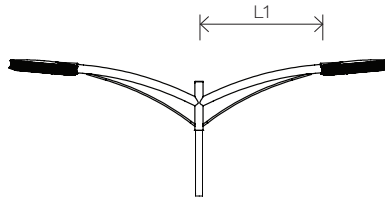

SAINT REMY

RANGE

7m / 23'

6m / 19,7'

3.5m / 9'8"

DIMENSIONS

SINGLE BRACKETS

DOUBLE BRACKETS